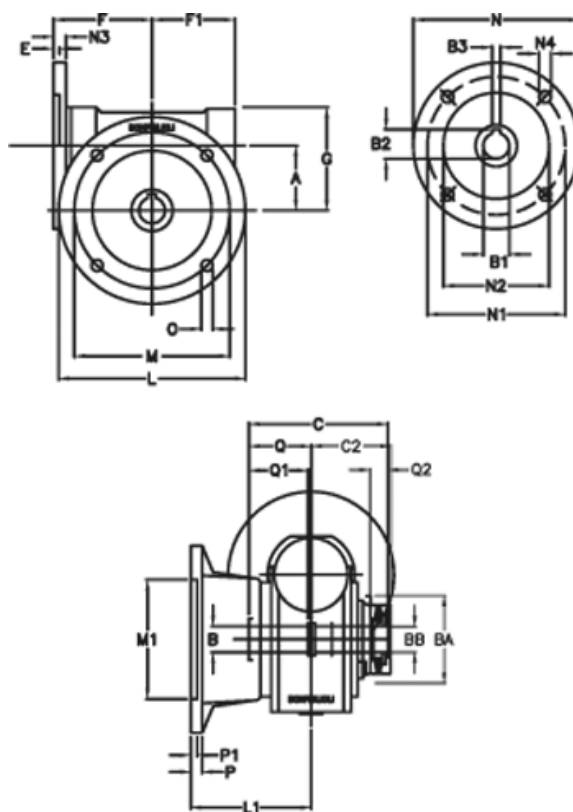

Article number: 390204402842236

Description: Worm Gear with Torque Limiter  
VF 44-L2-F-28-P63B5

## Measures

a = 44.60	C2 = 48	m = 87	P = 9
B = 18	Description = VF 44F-xx-63B5	M1 = 60	P1 = 7
B1 E7 = 11	E = 2.0	N = 140	Q = 32.0
B2 = 12.8	F = 65	N1 = 115	Q1 = 32
B3 H9 = 4	F1 = 54	N2 = 95	Q2 = 12
BA = 40	g = 71	N3 = 10.5	
BB H7 = 11	L = 110	N4 = 9.5	
C = 79	L1 = 60.5	O = 8.5	